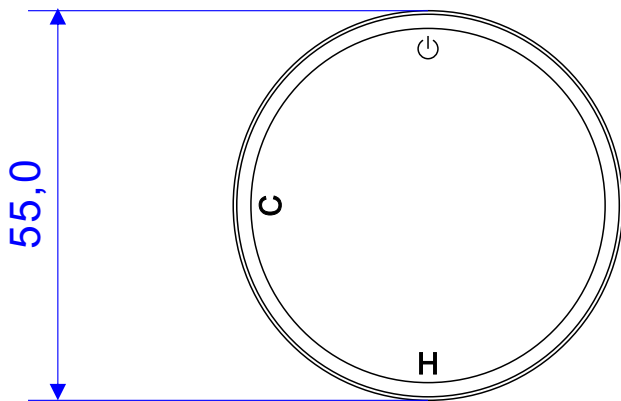

**4990\_35 - Table progressive mixer/ smooth handle - Dimension**

**4990\_35 LN - Table progressive mixer/ linear handle - Dimension**

Requirements:

- 60cm long inlet and outlet flexible hoses.

**4990\_35 - Table progressive mixer/ smooth handle - Printing**