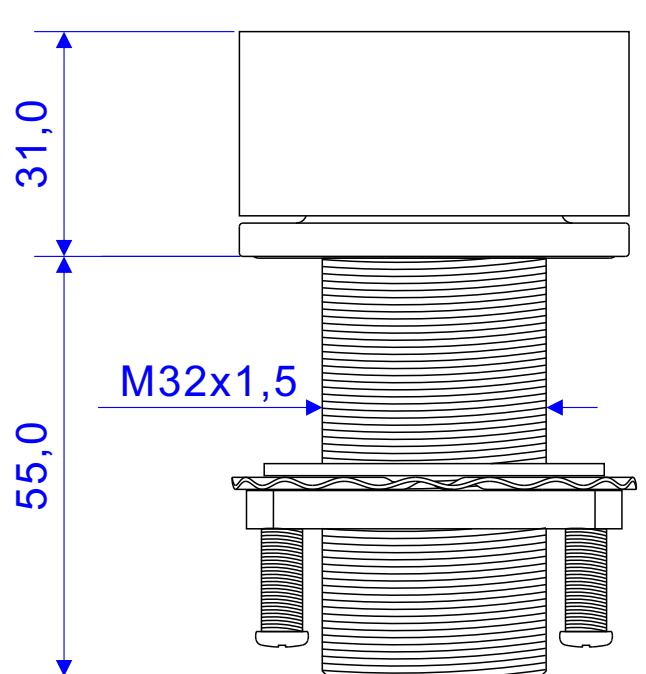

**4990\_35 - Table progressive mixer/ smooth handle - Dimension**

**4990\_35 LN - Table progressive mixer/ linear handle - Dimension**

Requirements:

- 60cm long inlet and outlet flexible hoses.

**4990\_35 - Table progressive mixer/ smooth handle - Printing**

**4990\_35 LN - Table progressive mixer/ linear handle - Printing**

Requirements:

- Laser printing.
- No logo printed.