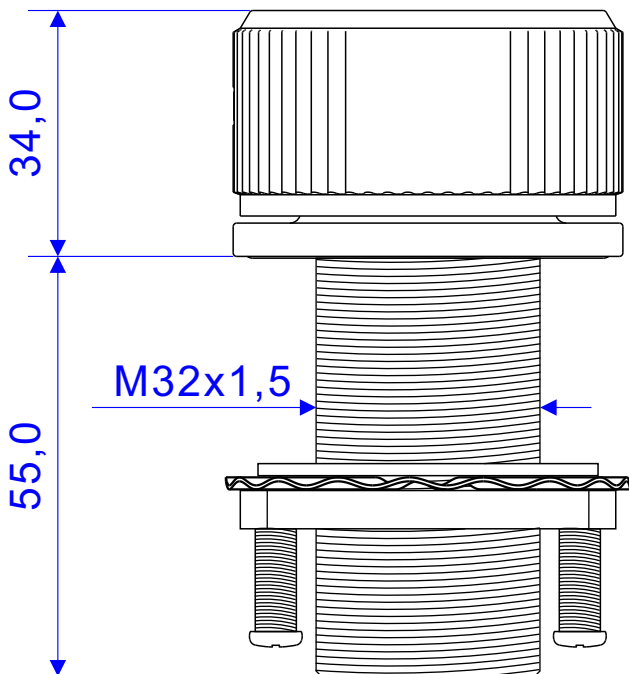

**4990\_35 - Table progressive mixer/ smooth handle - Dimension**

**4990\_35 LN - Table progressive mixer/ linear handle - Dimension**

Requirements:

- 60cm long inlet and outlet flexible hoses.

**4990\_35 - Table progressive mixer/ smooth handle - Printing**

**4990\_35 LN - Table progressive mixer/ linear handle - Printing**

Requirements:

- Laser printing.
- No logo printed.